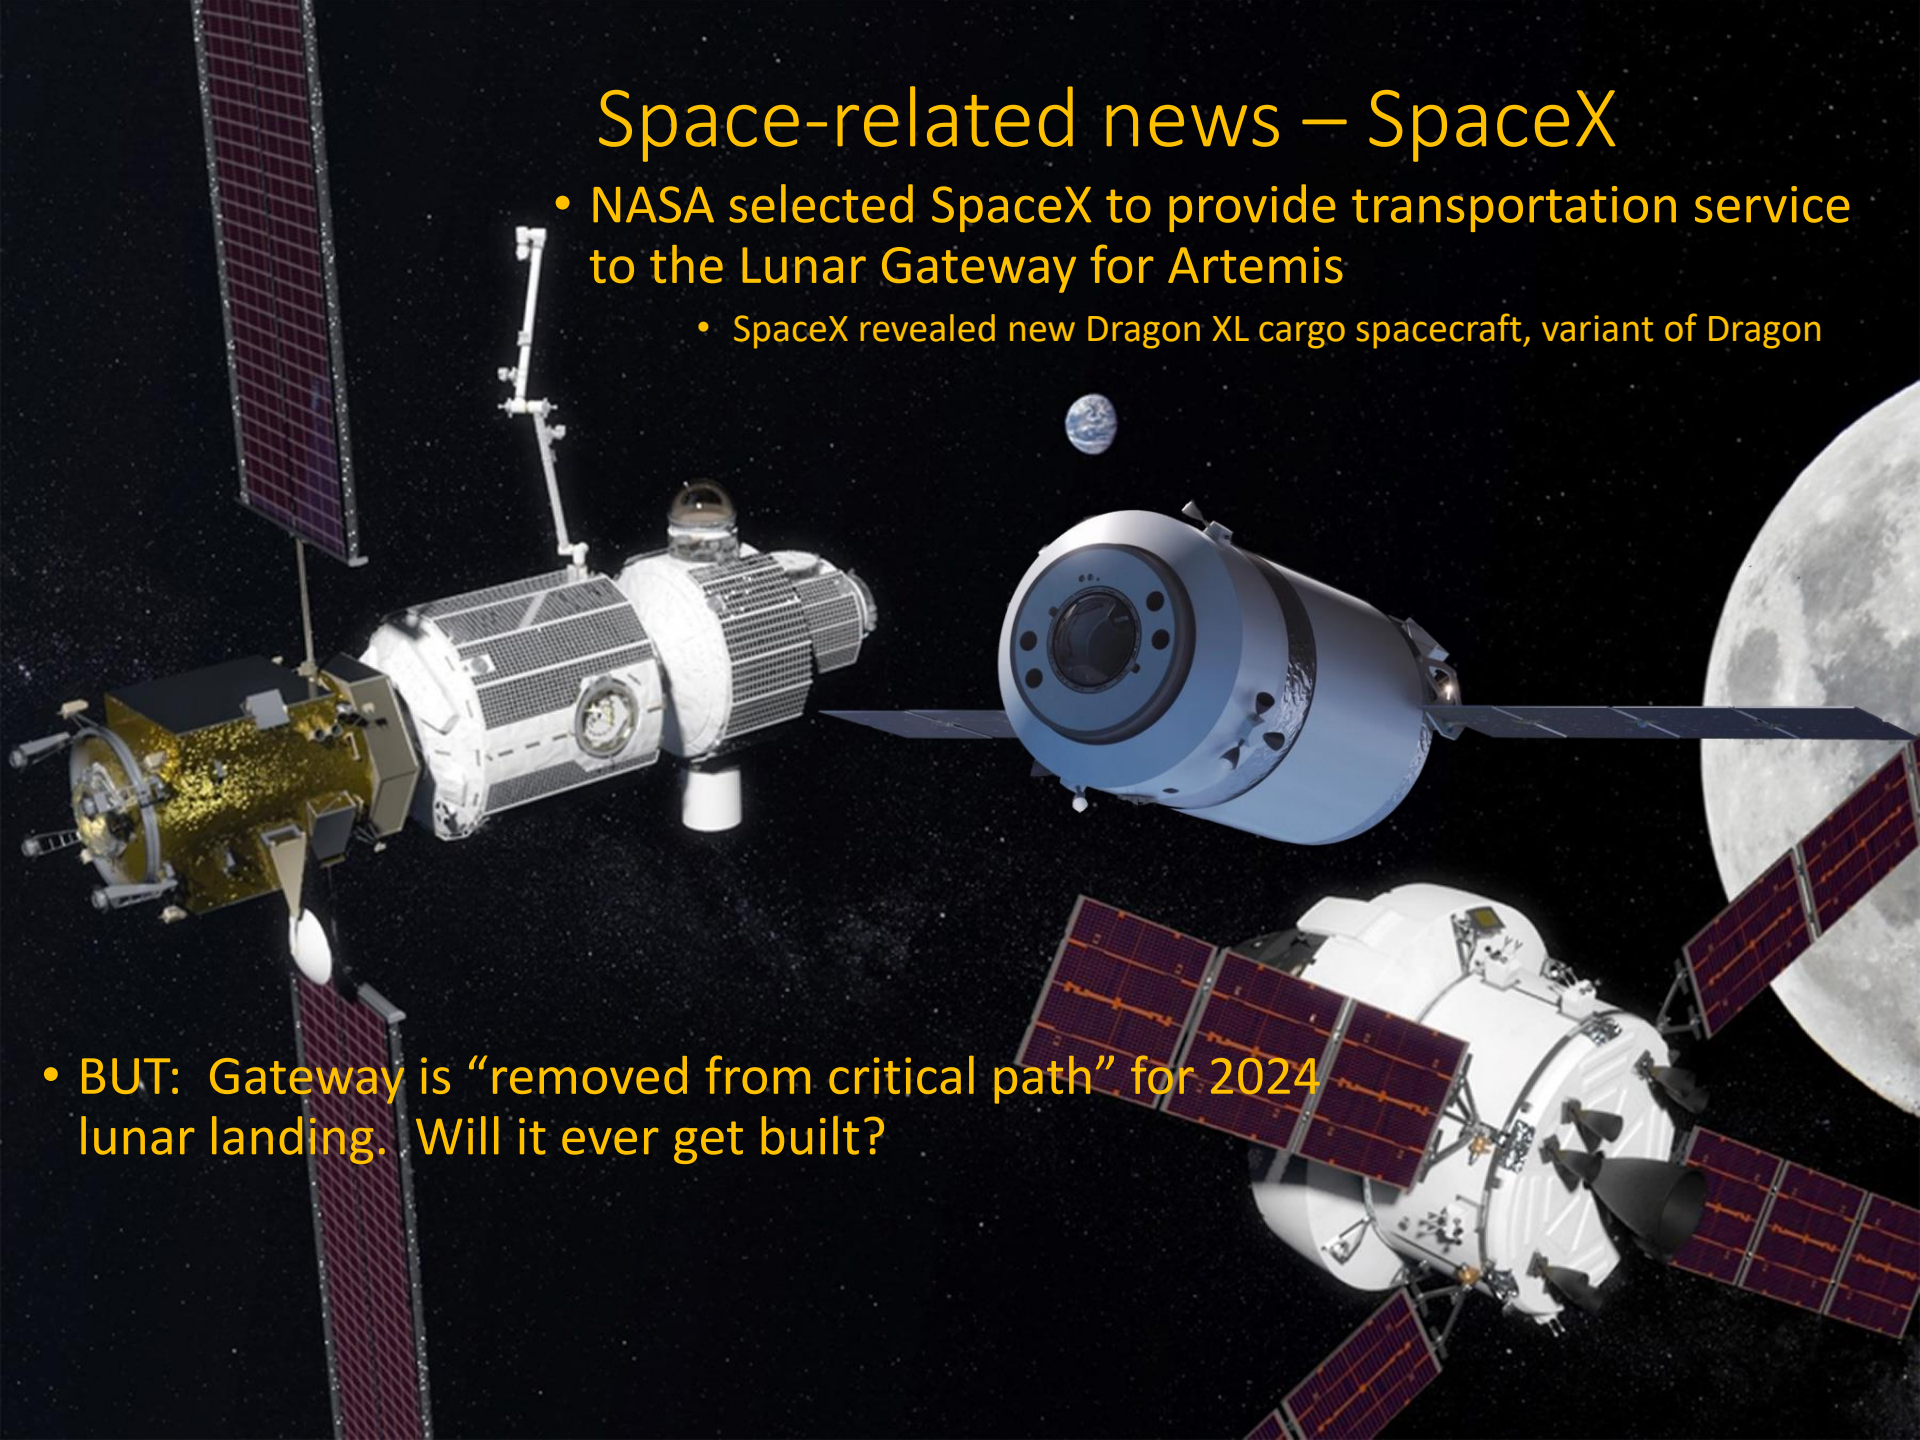

Space-related news - OneWeb

(Satellite-based internet, competing with SpaceX Starlink, Telesat –June 2019 meeting)

OneWeb launched batch of 34 satellites, now at 74 of planned constellation of 650 satellites (March 21st)

Space-related news – SpaceX/Starlink

- Received FCC license for up to 1 million (customer) data terminals

They're not pizza-box shaped, they're a
..."*THIN FLAT ROUND UFO ON A STICK*"*

- Motors self-adjust for optimal angle
- Instructions*
 - *Plug in socket*
 - *Point at sky**Works in either order. No training required.*

* *Direct quotes from Elon Musk*

Space-related news – SpaceX

- NASA selected SpaceX to provide transportation service to the Lunar Gateway for Artemis
 - SpaceX revealed new Dragon XL cargo spacecraft, variant of Dragon

- BUT: Gateway is “removed from critical path” for 2024 lunar landing. Will it ever get built?

Space-related news – “Space Fence”

- \$1.5 Billion “Space Fence” U.S. radar in Marshall Islands completed
 - For tracking satellites and space debris
 - Can detect a marble in low Earth orbit