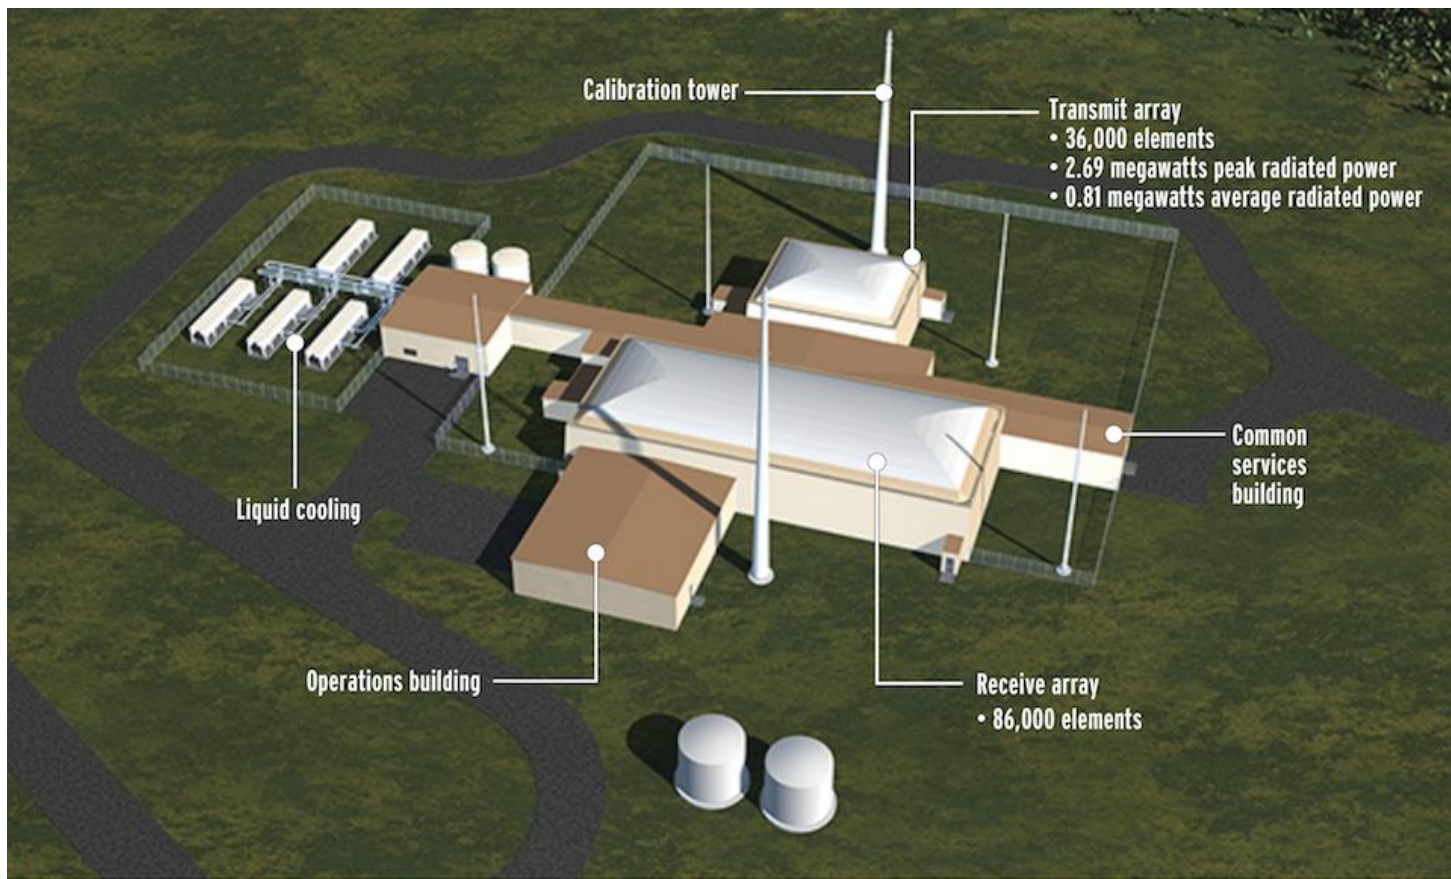

Space-related news – SpaceX/Starlink

- Received FCC license for up to 1 million (customer) data terminals

They're not pizza-box shaped, they're a
..."*THIN FLAT ROUND UFO ON A STICK*"*

- Motors self-adjust for optimal angle
- Instructions*
 - *Plug in socket*
 - *Point at sky**Works in either order. No training required.*

* *Direct quotes from Elon Musk*

Space-related news – SpaceX

- NASA selected SpaceX to provide transportation service to the Lunar Gateway for Artemis
 - SpaceX revealed new Dragon XL cargo spacecraft, variant of Dragon

- BUT: Gateway is “removed from critical path” for 2024 lunar landing. Will it ever get built?

Space-related news – “Space Fence”

- \$1.5 Billion “Space Fence” U.S. radar in Marshall Islands completed
 - For tracking satellites and space debris
 - Can detect a marble in low Earth orbit